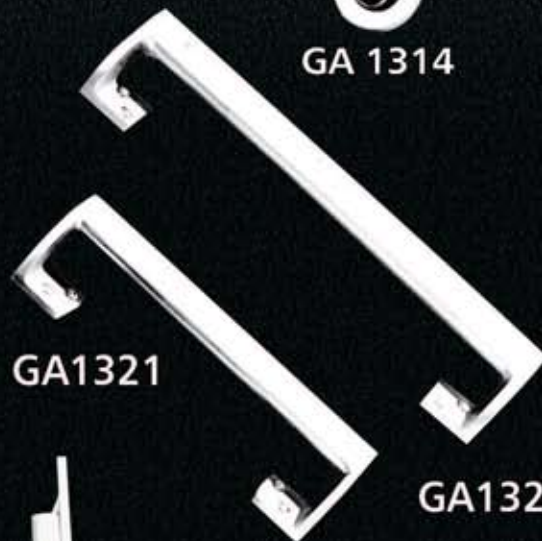

KICK PLATE
ROUND EDGES - COUNTERSUNK
HOLES (825 x 152 mm x 16 Gauge)

GA 1142

'FEMALE'
SELF ADHESIVE FIX
(150 x100) mm

GA 1701

FINGER PLATE 'PUSH'
305 x 75 mm

GA 1121

FINGER PLATE 'PULL'
305 x 75 mm

GA 1131

'MALE'
SELF ADHESIVE
(150 x100) mm

GA 1700

'DISABLE'
SELF ADHESIVE FIX
(150 x100) mm

GA 1702

ROUND PULL HANDLE
(W/O ROSE)

12"
GA 1317

9"
GA 1316

6"
GA 1315

GA1555

GA1412

GA1411

GA1331

GA1351 4"
GA1352 6"

GA1341

GA1311

GA1312

GA1313

GA 1314

GA1321

GA1322

GA1671 6"
GA1672 8"

GA1680

GA1101

GA1484