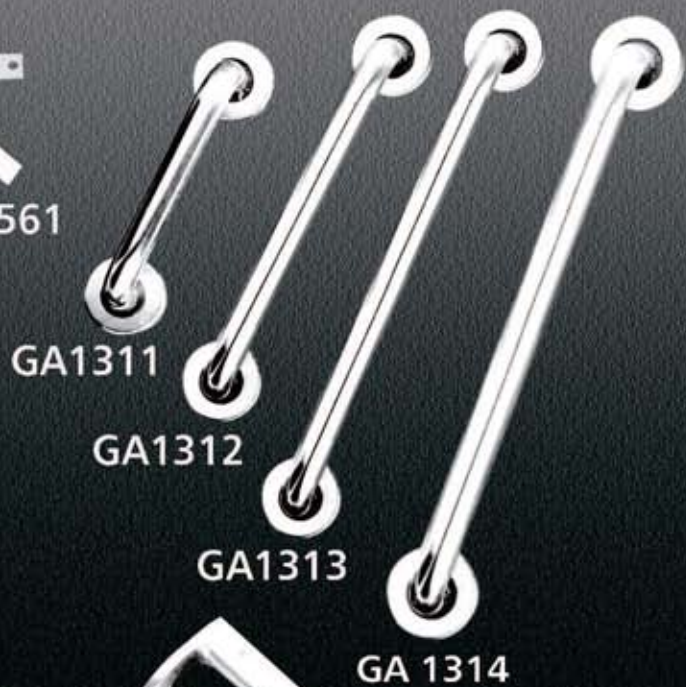

'MALE'
SELF ADHESIVE
(150 x100) mm

GA 1700

'DISABLE'
SELF ADHESIVE FIX
(150 x100) mm

GA 1702

ROUND PULL HANDLE
(W/O ROSE)

12"
GA 1317

9"
GA 1316

6"
GA 1315

GA1555

GA1412

GA1411

GA1331

GA1351 4"
GA1352 6"

GA1341

GA1311

GA1312

GA1313

GA 1314

GA1321

GA1322

GA1671 6"
GA1672 8"

GA1680

GA1101

GA1484